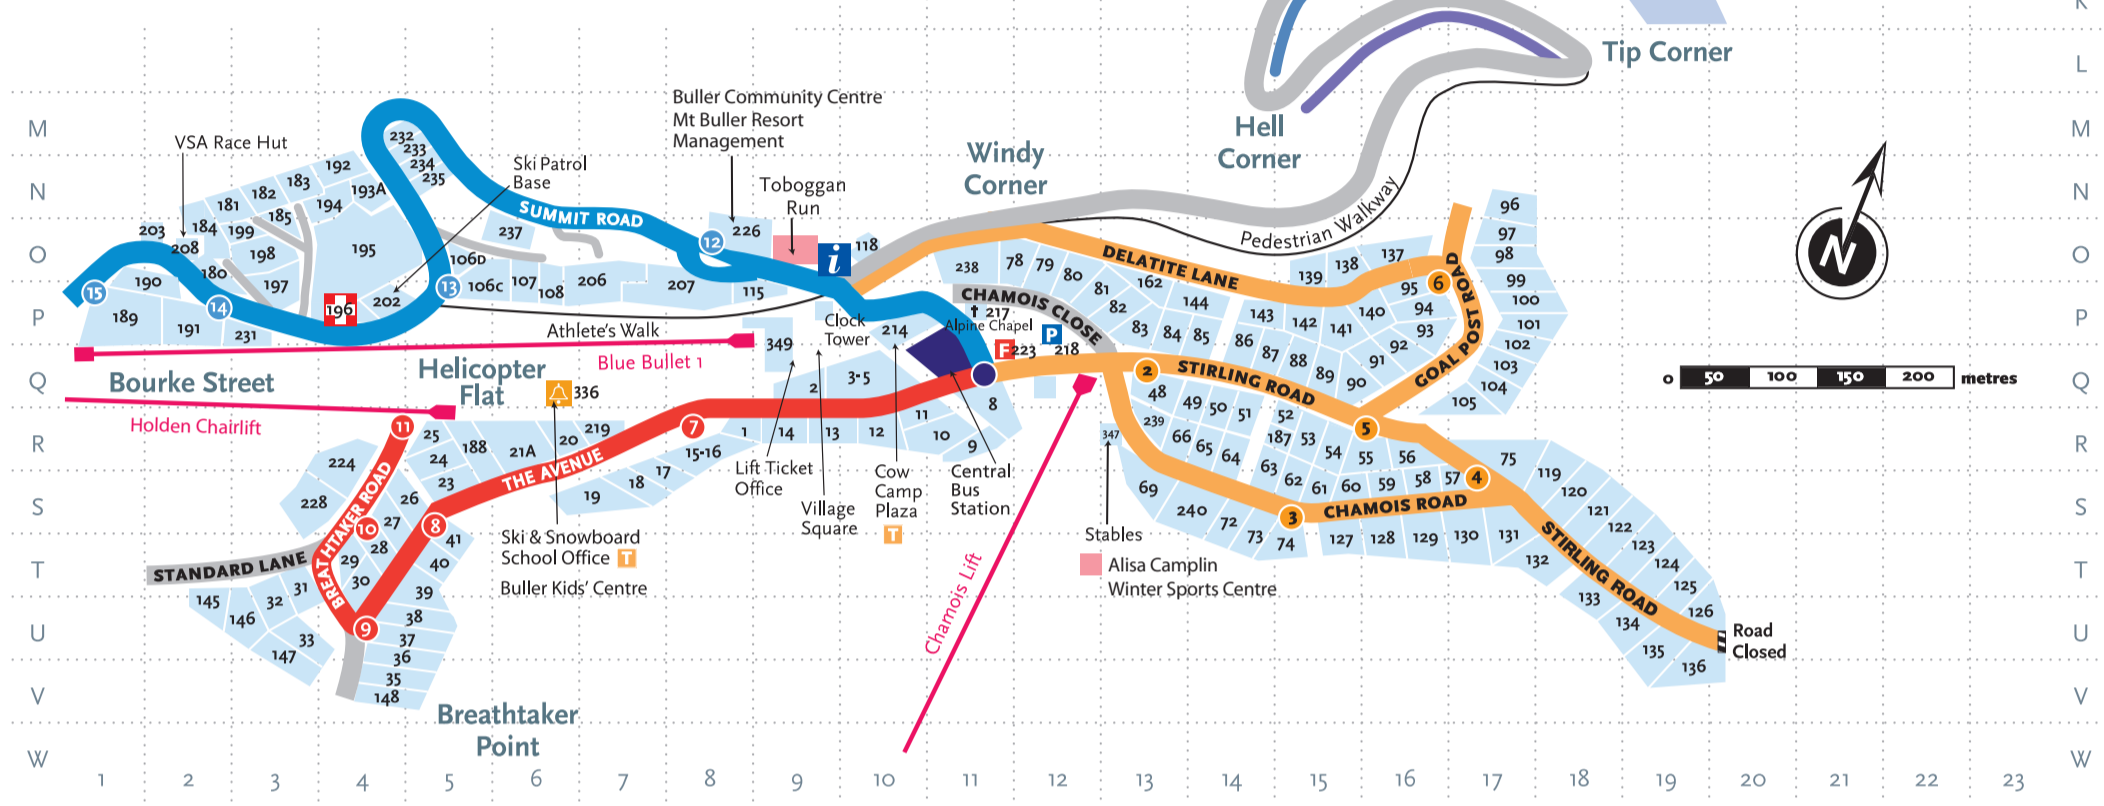

# Village Map

- ● ● BUS STOPS
- ■ ■ BUS ROUTES
- DAY VISITOR BUS STOP TO VILLAGE
- CAR PARKS
- BUS PARKING
- PARKING: PERMITS APPLY
- ROADSIDE PARKING: RESTRICTIONS APPLY
- ROADSIDE PARKING: LONG-TERM
- P POLICE
- F FIRE STATION
- T PUBLIC TOILETS